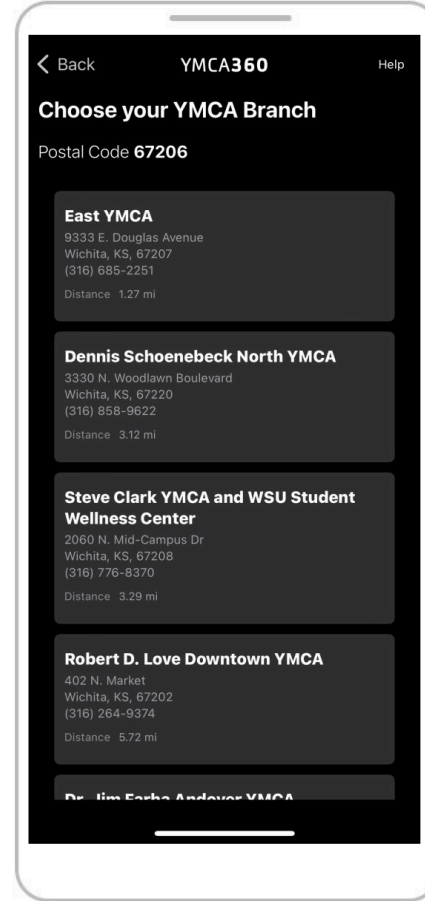

YMCA360 MOBILE APP

How to Log In

After selecting the 'Log In' button enter the email address that is attached to your YMCA membership.

Enter your zip code

Choose Countryside YMCA Branch

Retrieve the 6-digit code that was sent to your email and enter it here