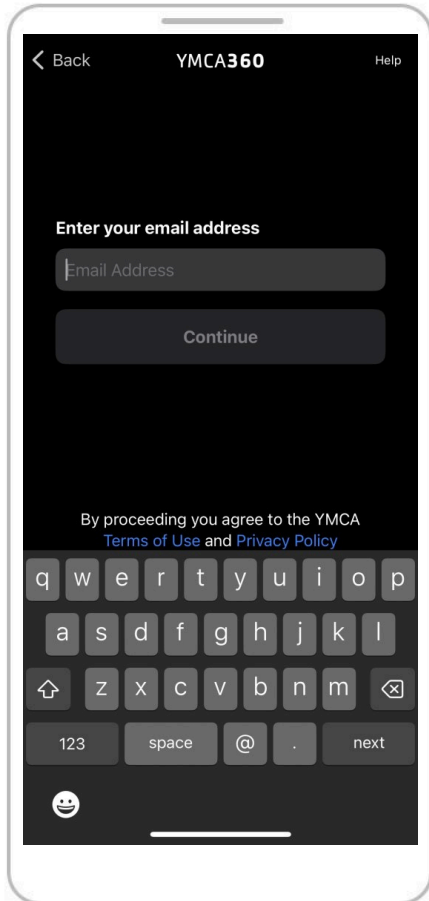

YMCA360 MOBILE APP

How to Log In

After selecting the 'Log In' button enter the email address that is attached to your YMCA membership.

Enter your zip code

Choose Countryside YMCA Branch

Retrieve the 6-digit code that was sent to your email and enter it here