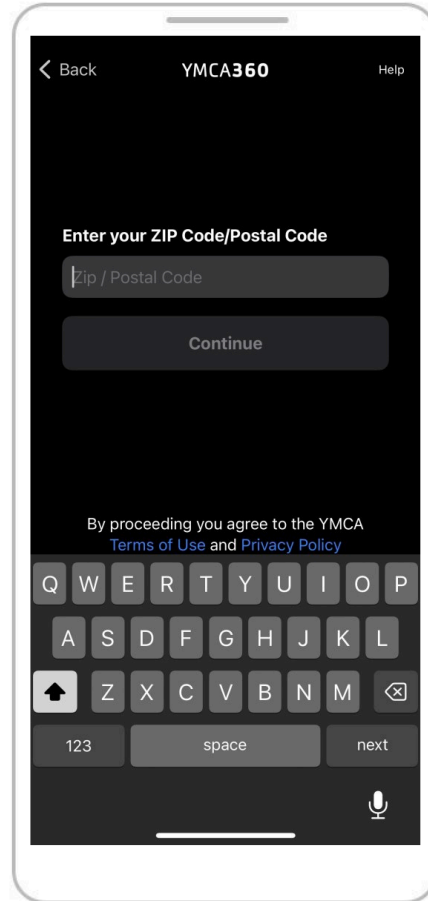

YMCA360 MOBILE APP

How to Log In

After selecting the 'Log In' button enter the email address that is attached to your YMCA membership.

Enter your zip code

Choose Countryside YMCA Branch

Retrieve the 6-digit code that was sent to your email and enter it here