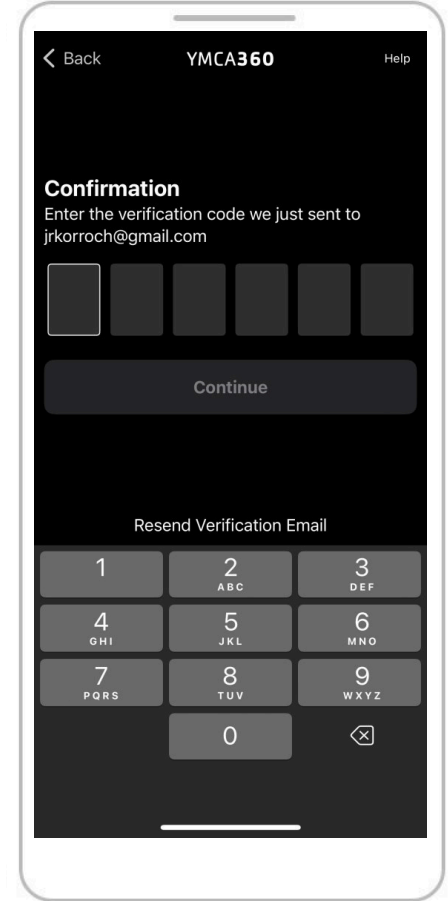

YMCA360 MOBILE APP

How to Log In

After selecting the 'Log In' button enter the email address that is attached to your YMCA membership.

Enter your zip code

Choose Countryside YMCA Branch

Retrieve the 6-digit code that was sent to your email and enter it here