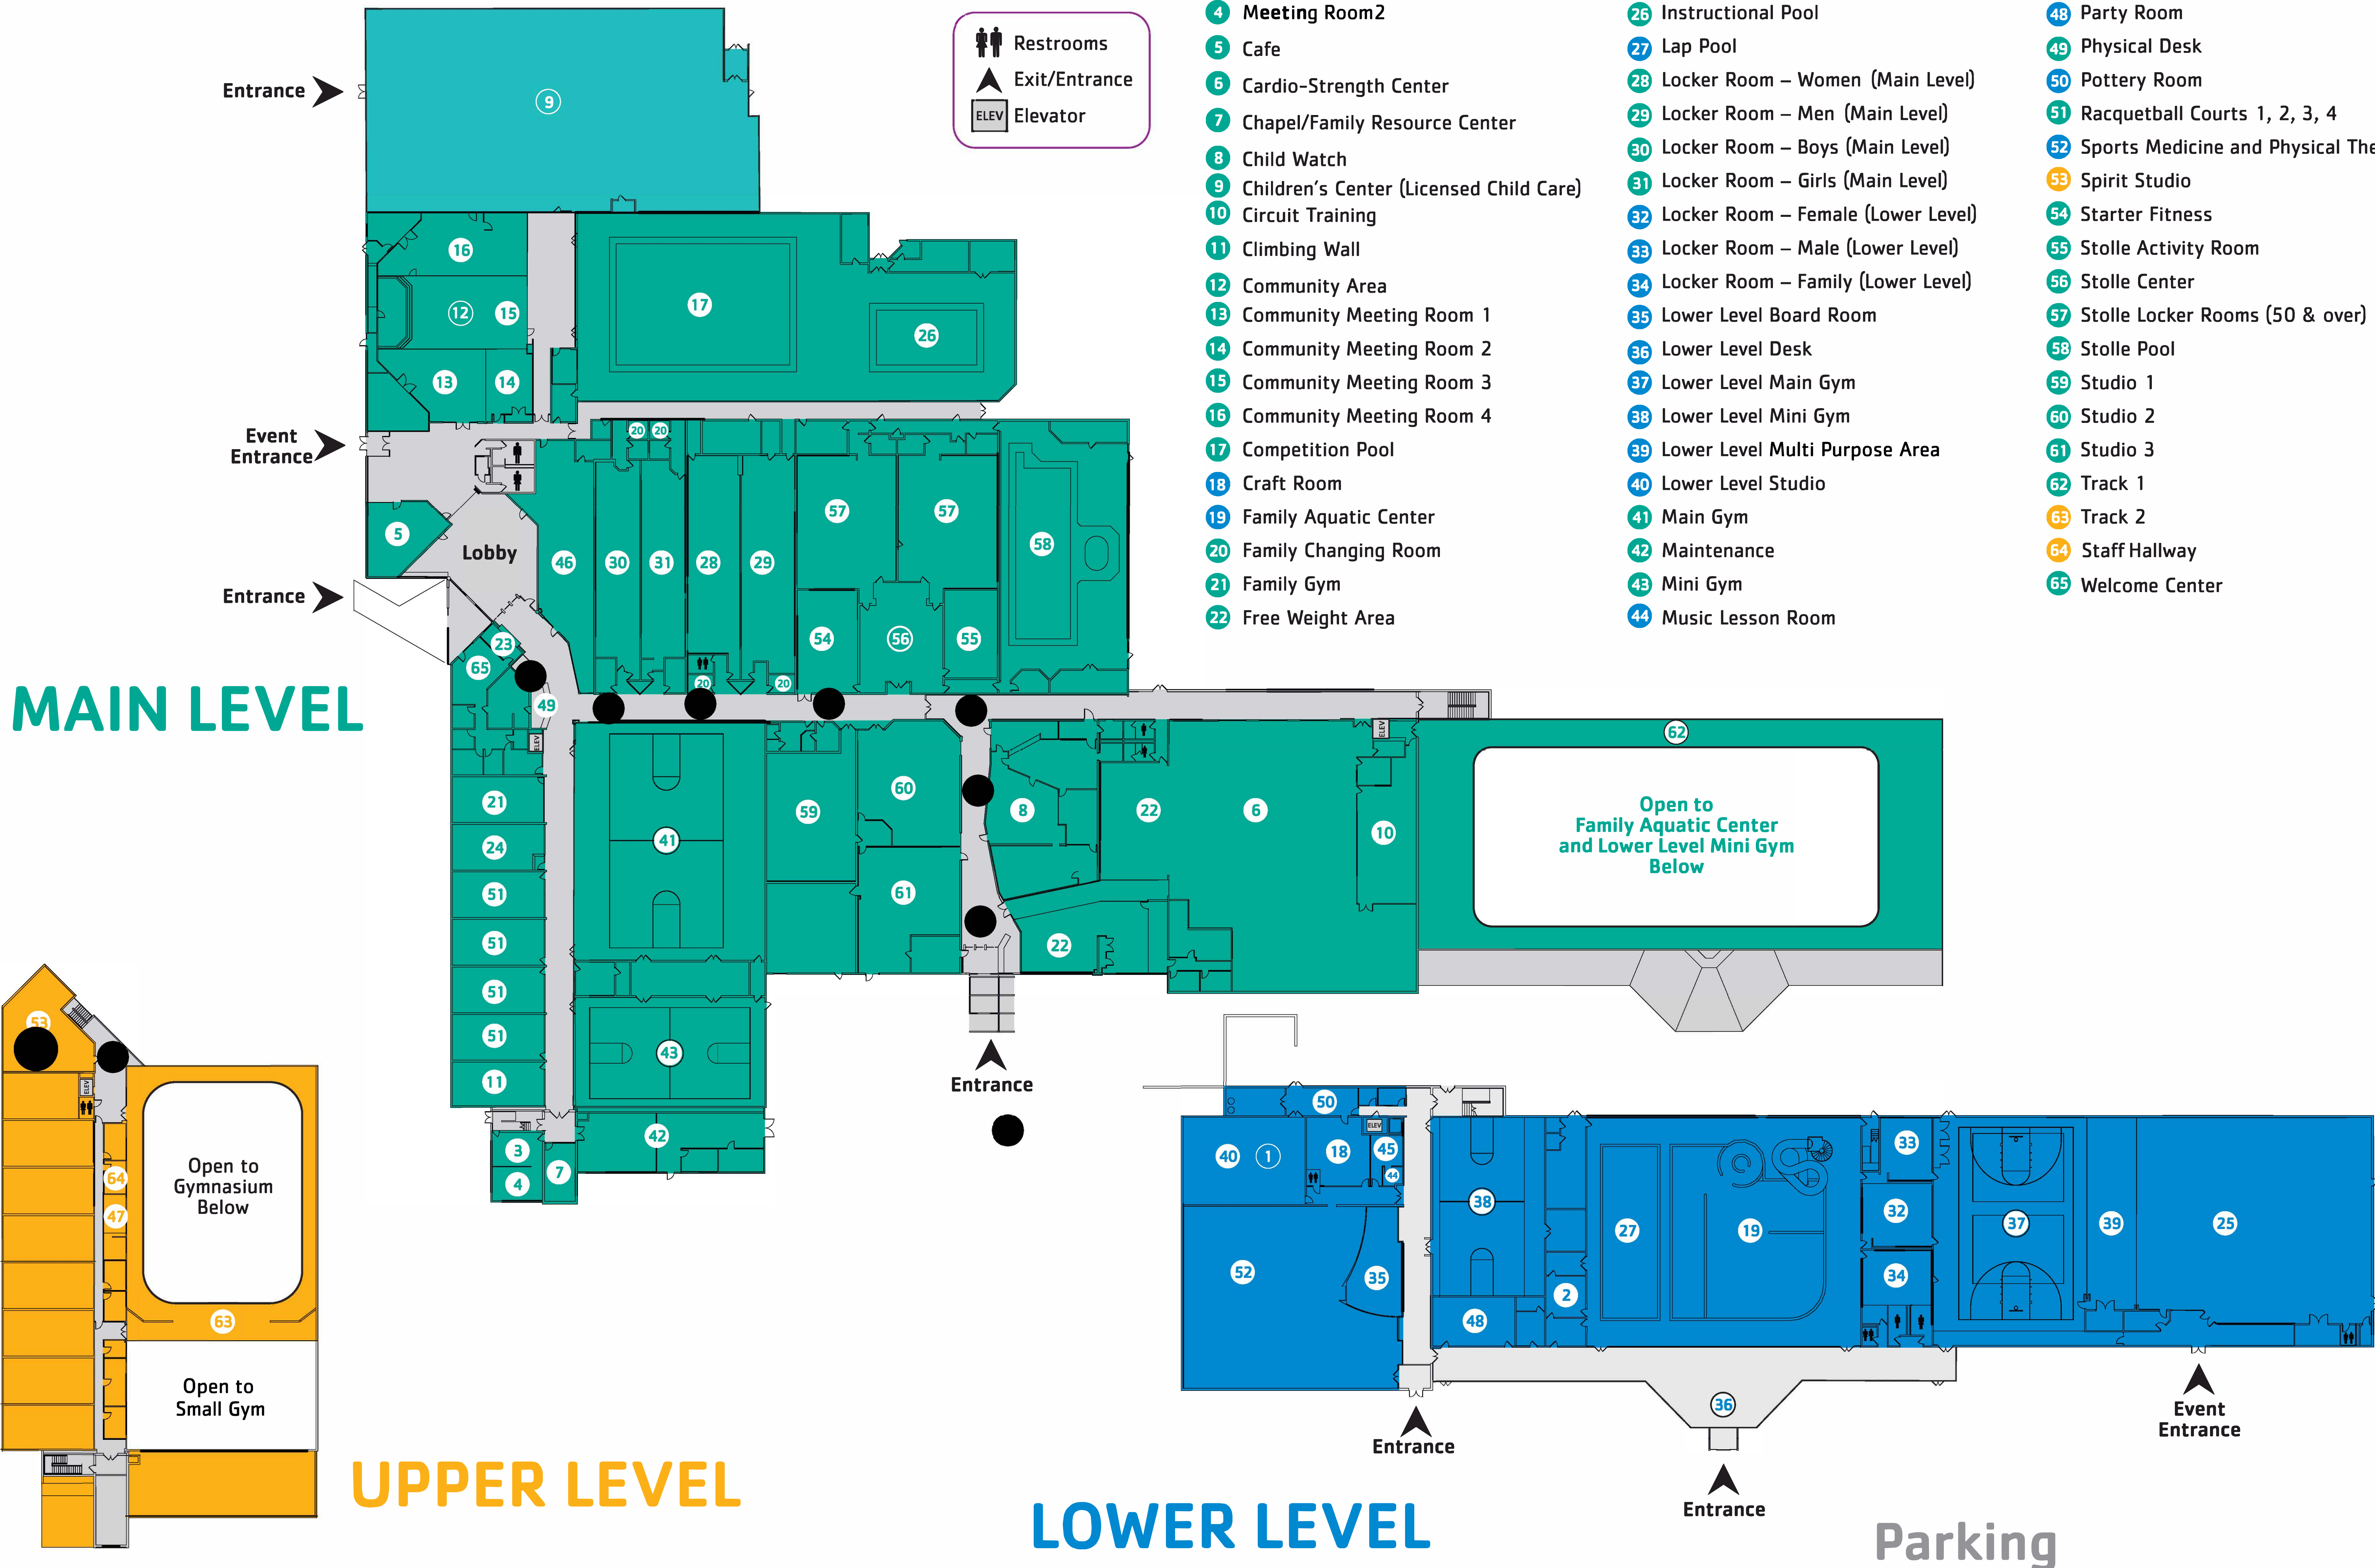

COUNTRYSIDE YMCA

- 1 Arts and Education Center
- 2 Aquatic Training Room
- 3 Meeting Room 1
- 4 Meeting Room 2
- 5 Cafe
- 6 Cardio-Strength Center
- 7 Chapel/Family Resource Center
- 8 Child Watch
- 9 Children's Center (Licensed Child Care)
- 10 Circuit Training
- 11 Climbing Wall
- 12 Community Area
- 13 Community Meeting Room 1
- 14 Community Meeting Room 2
- 15 Community Meeting Room 3
- 16 Community Meeting Room 4
- 17 Competition Pool
- 18 Craft Room
- 19 Family Aquatic Center
- 20 Family Changing Room
- 21 Family Gym
- 22 Free Weight Area
- 23 Front Desk
- 24 Game Room
- 25 Gymnastics Center
- 26 Instructional Pool
- 27 Lap Pool
- 28 Locker Room – Women (Main Level)
- 29 Locker Room – Men (Main Level)
- 30 Locker Room – Boys (Main Level)
- 31 Locker Room – Girls (Main Level)
- 32 Locker Room – Female (Lower Level)
- 33 Locker Room – Male (Lower Level)
- 34 Locker Room – Family (Lower Level)
- 35 Lower Level Board Room
- 36 Lower Level Desk
- 37 Lower Level Main Gym
- 38 Lower Level Mini Gym
- 39 Lower Level Multi Purpose Area
- 40 Lower Level Studio
- 41 Main Gym
- 42 Maintenance
- 43 Mini Gym
- 44 Music Lesson Room
- 45 Music Room
- 46 Motion Zone
- 47 Offices
- 48 Party Room
- 49 Physical Desk
- 50 Pottery Room
- 51 Racquetball Courts 1, 2, 3, 4
- 52 Sports Medicine and Physical Therapy
- 53 Spirit Studio
- 54 Starter Fitness
- 55 Stolle Activity Room
- 56 Stolle Center
- 57 Stolle Locker Rooms (50 & over)
- 58 Stolle Pool
- 59 Studio 1
- 60 Studio 2
- 61 Studio 3
- 62 Track 1
- 63 Track 2
- 64 Staff Hallway
- 65 Welcome Center

 Restrooms
 Exit/Entrance
 Elevator

Parking