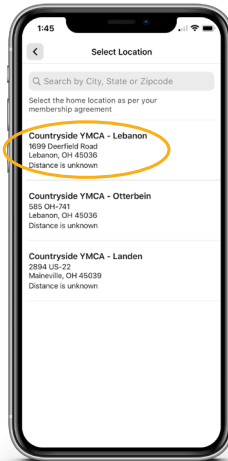

COUNTRYSIDE YMCA APP

Download our app from your Apple or Android app store by searching 'Countryside YMCA' to gain access up to date hours, classes, training plans, news and more for all of our locations.

LOGGING IN FOR THE FIRST TIME

Sign Up or Skip and Explore for limited quick access to our app

Create a new account by entering the same email associated with your YMCA membership account

Set your home location: Lebanon or Landen