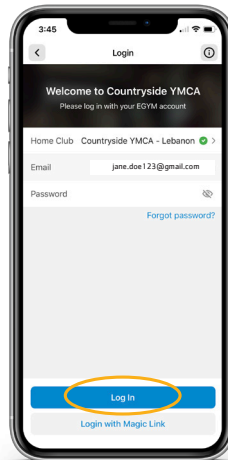

LOGGING IN FOR THE FIRST TIME

Sign Up or Skip and Explore for limited quick access to our app

Create a new account by entering the same email associated with your YMCA membership account

Set your home location: Lebanon or Landen

Enter your First Name, Last Name, set a Password, Confirm Password and Create Account

You now have access to our Countryside YMCA app

LOGGING IN

Log In or Skip and Explore for limited quick access to our app

Log in to your account by entering the same email you used to log in the first time.

*Try the email associated with your YMCA membership account

Enter the password associated with your account

You now have access to our Countryside YMCA app

MEMBERSHIP BARCODE

Add your membership card to the app by scanning the card or typing in the barcode number

Add additional family member barcodes by tapping the additional person icon and repeat the steps from adding your barcode