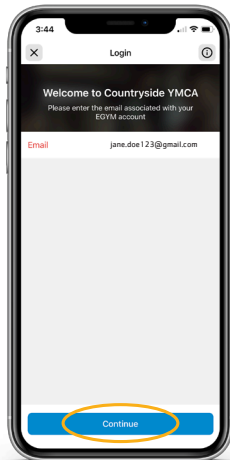

LOGGING IN FOR THE FIRST TIME

Sign Up or Skip and Explore for limited quick access to our app

Create a new account by entering the same email associated with your YMCA membership account

Set your home location: Lebanon or Landen

Enter your First Name, Last Name, set a Password, Confirm Password and Create Account

You now have access to our Countryside YMCA app

LOGGING IN

Log In or Skip and Explore for limited quick access to our app

Log in to your account by entering the same email you used to log in the first time.

*Try the email associated with your YMCA membership account

Enter the password associated with your account

You now have access to our Countryside YMCA app

MEMBERSHIP BARCODE

Add your membership card to the app by scanning the card or typing in the barcode number

Add additional family member barcodes by tapping the additional person icon and repeat the steps from adding your barcode