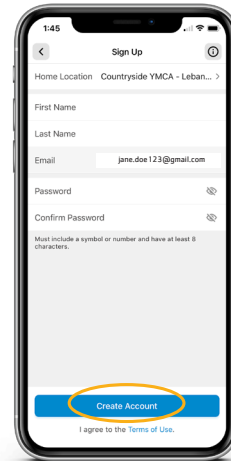

LOGGING IN FOR THE FIRST TIME

Sign Up or Skip and Explore for limited quick access to our app

Create a new account by entering the same email associated with your YMCA membership account

Set your home location: Lebanon or Landen

Enter your First Name, Last Name, set a Password, Confirm Password and Create Account

You now have access to our Countryside YMCA app

LOGGING IN

Log In or Skip and Explore for limited quick access to our app