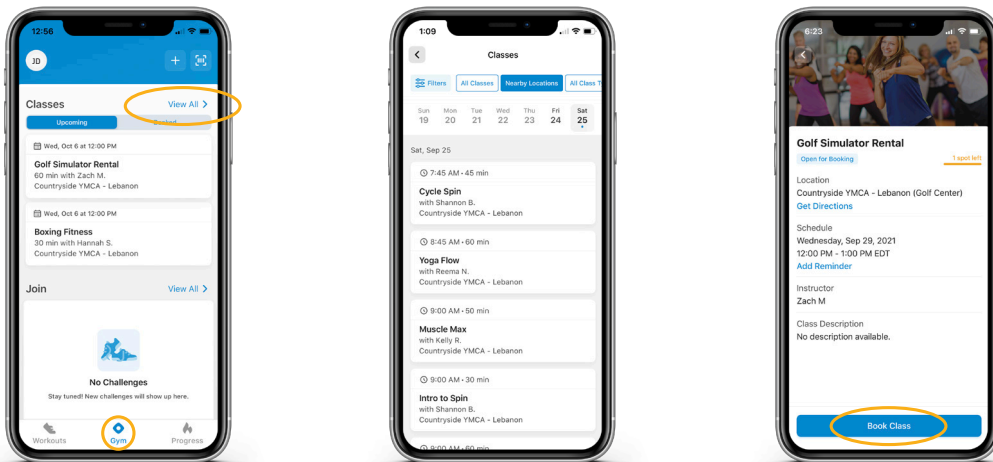

Log in to your account by entering the same email you used to log in the first time.

*Try the email associated with your YMCA membership account

Enter the password associated with your account

You now have access to our Countryside YMCA app

MEMBERSHIP BARCODE

Add your membership card to the app by scanning the card or typing in the barcode number

Add additional family member barcodes by tapping the additional person icon and repeat the steps from adding your barcode

BROWSE & BOOK CLASSES

Browse our classes by day, time, type, name & more.

Tap a class to learn more and to book a spot

To learn more about our app visit countrysideymca.org