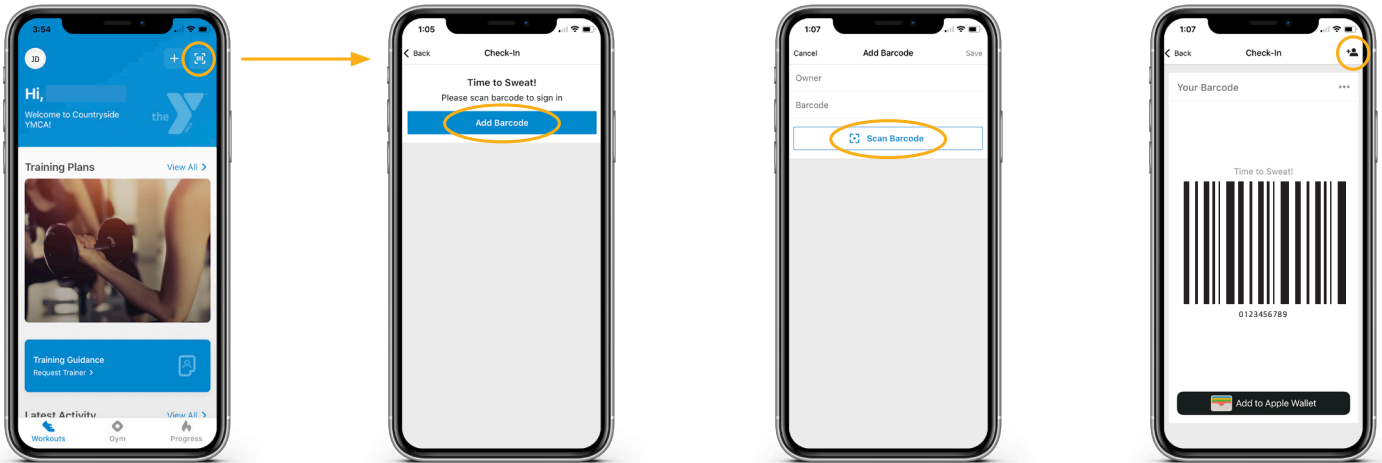

Enter your First Name, Last Name, set a Password, Confirm Password and Create Account

You now have access to our Countryside YMCA app

LOGGING IN

Log In or Skip and Explore for limited quick access to our app

Log in to your account by entering the same email you used to log in the first time.

*Try the email associated with your YMCA membership account

Enter the password associated with your account

You now have access to our Countryside YMCA app

MEMBERSHIP BARCODE

Add your membership card to the app by scanning the card or typing in the barcode number

Add additional family member barcodes by tapping the additional person icon and repeat the steps from adding your barcode

BROWSE & BOOK CLASSES

Browse our classes by day, time, type, name & more.

Tap a class to learn more and to book a spot

To learn more about our app visit countrysideymca.org