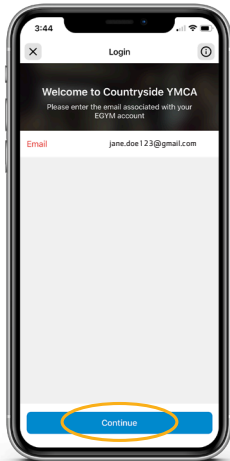

COUNTRYSIDE YMCA APP

Download our app from your Apple or Android app store by searching 'Countryside YMCA' to gain access up to date hours, classes, training plans, news and more for all of our locations.

LOGGING IN FOR THE FIRST TIME

Sign Up or Skip and Explore for limited quick access to our app

Create a new account by entering the same email associated with your YMCA membership account

Set your home location: Lebanon or Landen

Enter your First Name, Last Name, set a Password, Confirm Password and Create Account

You now have access to our Countryside YMCA app

LOGGING IN

Log In or Skip and Explore for limited quick access to our app