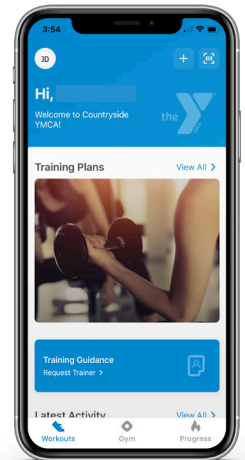

COUNTRYSIDE YMCA APP

Download our app from your Apple or Android app store by searching 'Countryside YMCA' to gain access up to date hours, classes, training plans, news and more for all of our locations.

LOGGING IN FOR THE FIRST TIME

Sign Up or Skip and Explore for limited quick access to our app

Create a new account by entering the same email associated with your YMCA membership account

Set your home location: Lebanon or Landen

Enter your First Name, Last Name, set a Password, Confirm Password and Create Account

You now have access to our Countryside YMCA app

LOGGING IN

Log In or Skip and Explore for limited quick access to our app

Log in to your account by entering the same email you used to log in the first time.

*Try the email associated with your YMCA membership account

Enter the password associated with your account

You now have access to our Countryside YMCA app