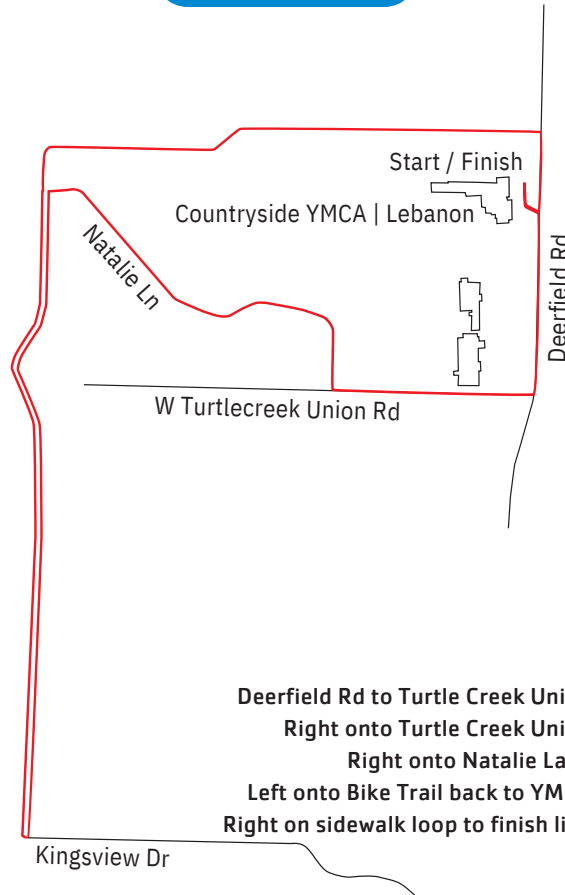

# APPLEFEST 5K-10K-15K RACE ROUTES

## 5K MAP

Deerfield Rd to Turtle Creek Union  
 Right onto Turtle Creek Union  
 Right onto Natalie Lane  
 Right onto Bike Trail  
 Follow Bike Trail back to YMCA  
 Right onto sidewalk loop to finish line

## 10K MAP

Deerfield Rd to Turtle Creek Union  
 Right onto Turtle Creek Union  
 Right onto Natalie Lane  
 Left onto Bike Trail back to YMCA  
 Right on sidewalk loop to finish line

## 15K MAP

Deerfield Rd turn right on Turtle Creek Union  
 Go to end of Turtle Creek Union-turnaround  
 Turn right down the utility road-turnaround  
 Right onto Turtle Creek union  
 Left onto Natalie Lane  
 Left onto Marietta - turnaround  
 Left on Natalie Lane  
 Left onto bike trail  
 Turnaround at the bottom of the big hill  
 Follow Bike Trail to YMCA  
 Right on sidewalk loop to finish line