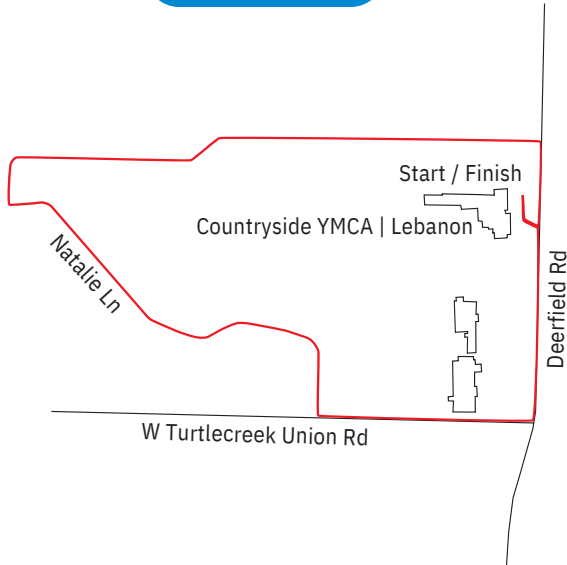

# APPLEFEST 5K-10K-15K RACE ROUTES

## 5K MAP

Deerfield Rd to Turtle Creek Union  
 Right onto Turtle Creek Union  
 Right onto Natalie Lane  
 Right onto Bike Trail  
 Follow Bike Trail back to YMCA  
 Right onto sidewalk loop to finish line

## 10K MAP

Deerfield Rd to Turtle Creek Union  
 Right onto Turtle Creek Union  
 Right onto Natalie Lane  
 Left onto Bike Trail back to YMCA  
 Right on sidewalk loop to finish line

## 15K MAP

Deerfield Rd turn right on Turtle Creek Union  
 Go to end of Turtle Creek Union-turnaround  
 Turn right down the utility road-turnaround  
 Right onto Turtle Creek union  
 Left onto Natalie Lane  
 Left onto Marietta - turnaround  
 Left on Natalie Lane  
 Left onto bike trail  
 Turnaround at the bottom of the big hill  
 Follow Bike Trail to YMCA  
 Right on sidewalk loop to finish line