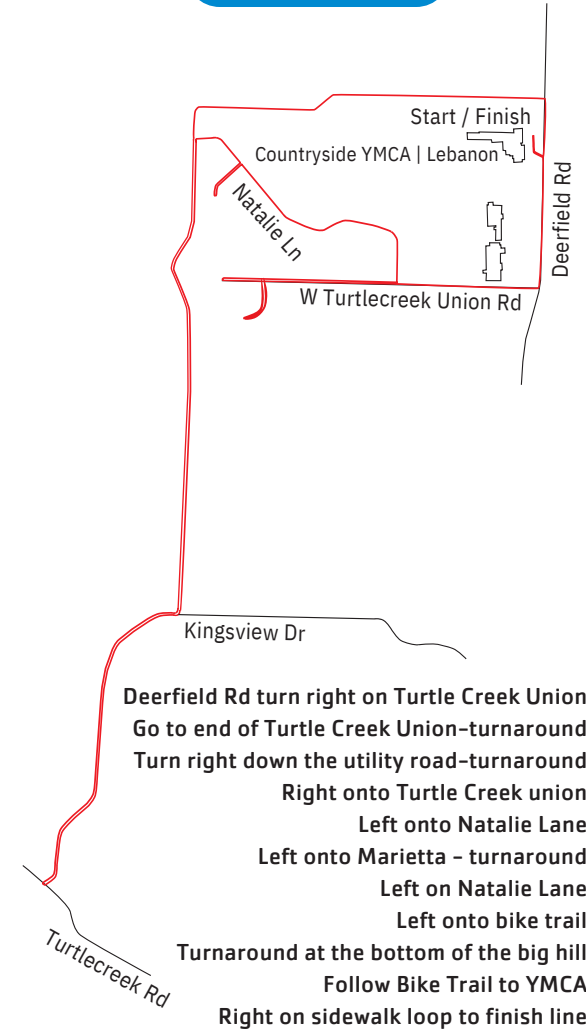

# APPLEFEST 5K-10K-15K RACE ROUTES

## 5K MAP

Deerfield Rd to Turtle Creek Union  
 Right onto Turtle Creek Union  
 Right onto Natalie Lane  
 Right onto Bike Trail  
 Follow Bike Trail back to YMCA  
 Right onto sidewalk loop to finish line

## 10K MAP

Deerfield Rd to Turtle Creek Union  
 Right onto Turtle Creek Union  
 Right onto Natalie Lane  
 Left onto Bike Trail back to YMCA  
 Right on sidewalk loop to finish line

## 15K MAP

Deerfield Rd turn right on Turtle Creek Union  
 Go to end of Turtle Creek Union-turnaround  
 Turn right down the utility road-turnaround  
 Right onto Turtle Creek union  
 Left onto Natalie Lane  
 Left onto Marietta - turnaround  
 Left on Natalie Lane  
 Left onto bike trail  
 Turnaround at the bottom of the big hill  
 Follow Bike Trail to YMCA  
 Right on sidewalk loop to finish line